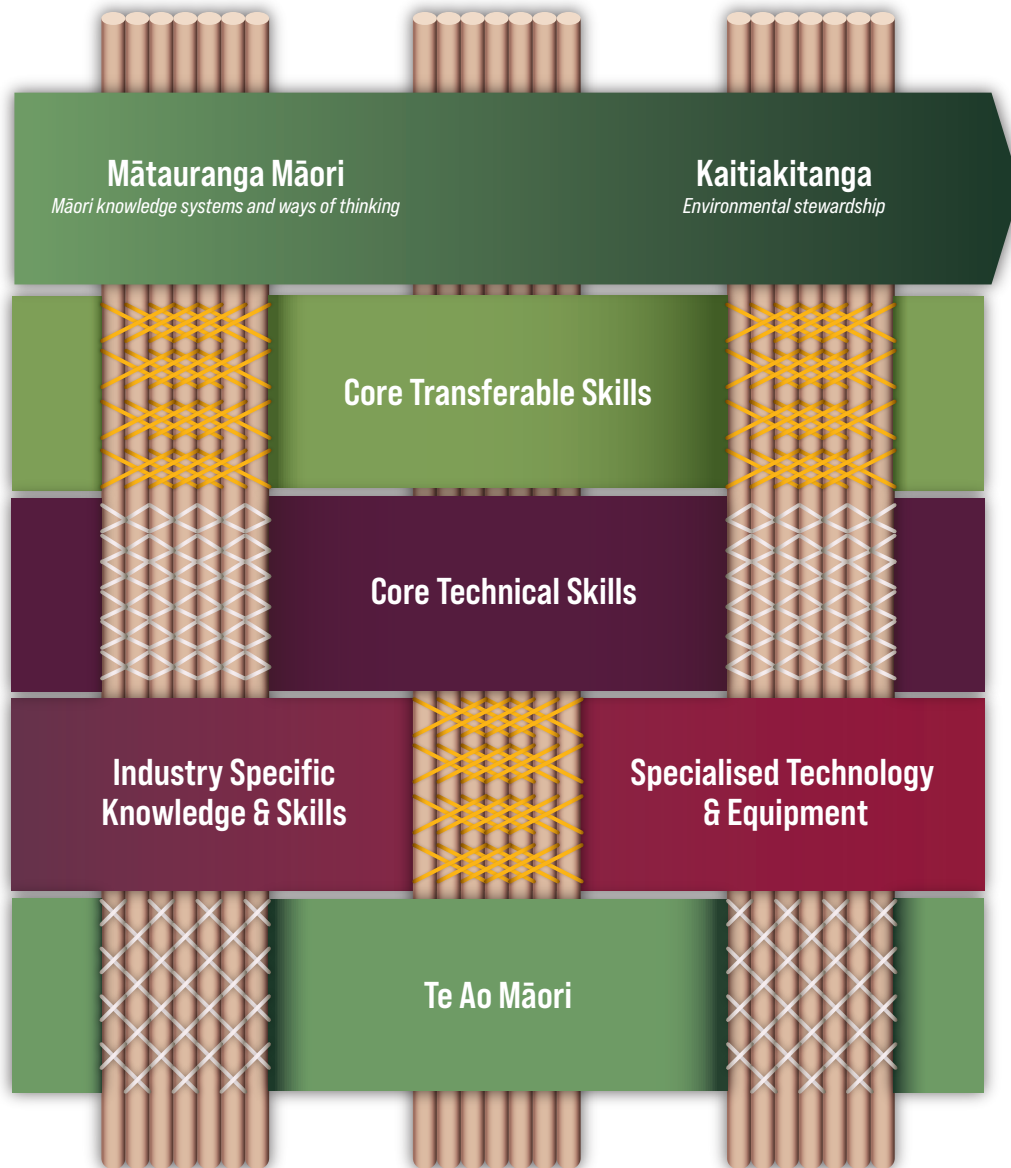

SKILLS FRAMEWORK

AHURANGI - CLIMATE Kaitiakitanga · Whakaruruhau · Rangatiratanga

KOIORA – BIOLOGICAL LIFE Mātauranga Māori · Whānau · Hapū · Iwi · Hapori

WAI - WATER Wai Tai · Wai Māori · Kaitiakitanga

WHENUA - LAND Kaitiakitanga · Kāwanatanga · Tohungatanga · Mana Motuhake

EXPANDED SKILLS FRAMEWORK

AHURANGI - CLIMATE Kaitiakitanga • Whakaruruhau • Rangatiratanga

BRIDGE BETWEEN FORMAL & NON FORMAL TRAINING

MŌHIO

MĀTAU

MĀRAMA

Core Technical Skills

Industry Specific and Specialist Technical Skills